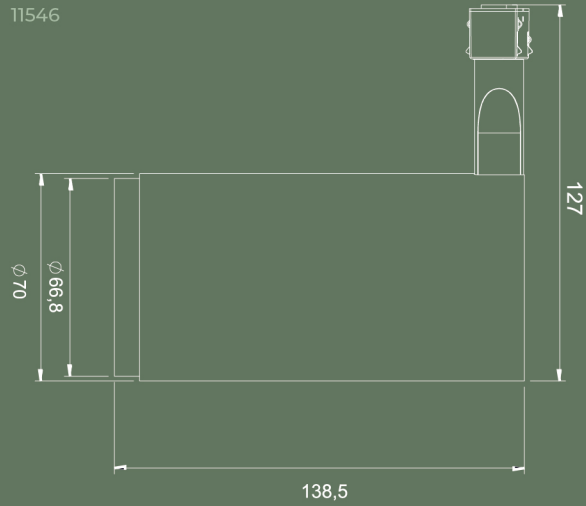

GENERAL DETAILS

REFERENCE:	11546 L
INSTALLATION:	ALARIK SLIM MODULE
EXTERNAL FINISH:	.BK Black .W White
MATERIAL:	Aluminium
IP DEGREE:	IP20
IK:	IK06
REFLECTOR:	Round
LIGHT DIRECTION:	Oscillation
BEAM ANGLE:	15° - 36° 36° - 60°

GENERAL DIMENSIONS

DIMENSIONS:	CROQUIS
MINIMUM DISTANCE TO ILLUMINATED OBJECT:	0.5 m

ELECTRICAL DETAILS

LAMP:	LED
LED TYPE:	BRIDGELUX
PROTECTION CLASS:	
ENERGETIC EFFICIENCY:	A+
CONSTANT VOLTAGE:	48 V
VOLTAGE:	230 V
LIFE TIME:	50.000 h
LUMEN MAINTENANCE:	L80_B10: 50000
CRI:	≥ 90
MACADAM:	< 3

ENERGY LABEL

CE 

 **BPM**Lighting®

Let's get brighter

SLIM PATRICIA L

FOR ALARIK SLIM

SLIM PATRICIA L 11546

ENERGY LABEL

 **BPM**Lighting® SLIM PATRICIA

 The luminaire contains built-in LED lamps.

A⁺⁺
A⁺
A
B
C
D
F

LED

The LED-lamps cannot be changed in the luminaire.

874/2012 

POWER	22W	EFFICIENCY		LUMENS	
		EFF	lm/w	lm	lm
		EFF 2700K:	92 lm/w	2700K lm:	2038 lm
		EFF 3000K:	104 lm/w	3000K lm:	2254 lm
		EFF 4000K:	105 lm/w	4000K lm:	2320 lm