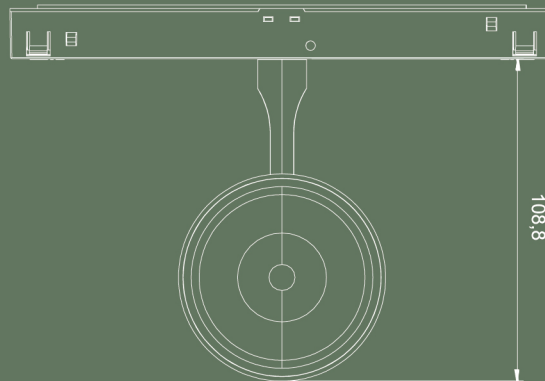

CE

BPMLighting®

Let's get brighter

SLIM PATRICIA L

FOR ALARIK SLIM

SLIM PATRICIA L 11546

ENERGY LABEL

BPMLighting® SLIM PATRICIA

The luminaire contains built-in LED lamps.

A⁺⁺
A⁺
A
B
C
D
F

LED

The LED-lamps cannot be changed in the luminaire.

874/2012

POWER	22W	EFFICIENCY		LUMENS	
		EFF	lm/w	lm	lm
		EFF 2700K:	92 lm/w	2700K lm:	2038 lm
		EFF 3000K:	104 lm/w	3000K lm:	2254 lm
		EFF 4000K:	105 lm/w	4000K lm:	2320 lm